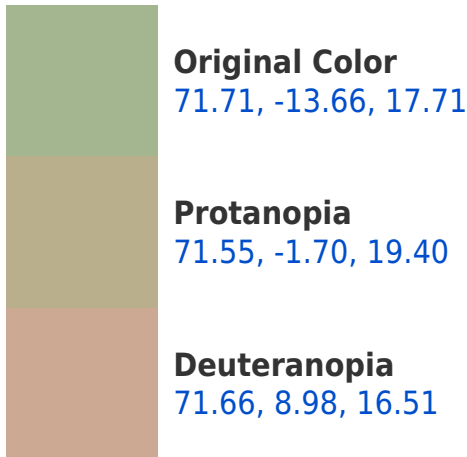

## **Background**

This preview shows how black text looks on a background with the CIELab color 151.71, -13.66, 17.71.

## Dichromacy

**Tritanopia**  
71.77, 0.70, -7.85

# Trichromacy

**Original Color**  
71.71, -13.66, 17.71

**Protanomaly**  
71.71, -6.23, 18.97

**Deuteranomaly**  
71.56, 0.33, 16.72

**Tritanomaly**  
71.60, -4.80, 1.22

# Monochromacy

**Original Color**  
71.71, -13.66, 17.71

**Achromatopsia**  
70.35, 0.00, -0.01

**Achromatomaly**  
70.91, -5.24, 6.83