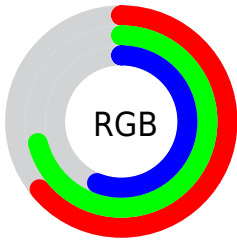

Distribution

- Red (64%)
- Green (71%)
- Blue (56%)