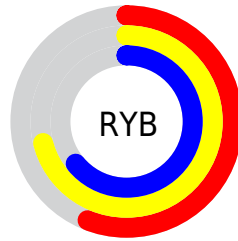

- Red (56%)
- Yellow (71%)
- Blue (64%)