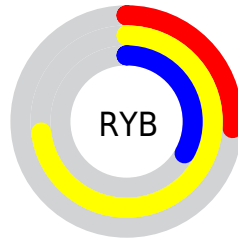

- Red (26%)
- Yellow (73%)
- Blue (33%)