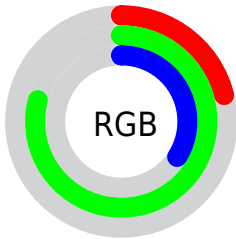

Distribution

- Red (21%)
- Green (79%)
- Blue (34%)