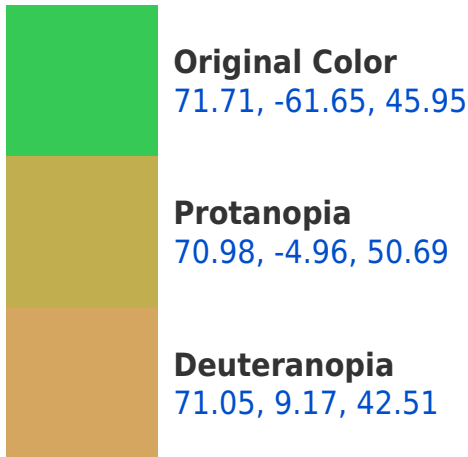

# Black Background

This preview shows how the CIELab color 151.71, -61.65, 45.95 looks on a black background.

## **Background**

This preview shows how black text looks on a background with the CIELab color 151.71, -61.65, 45.95.

## Dichromacy

# Trichromacy

**Original Color**  
71.71, -61.65, 45.95

**Protanomaly**  
69.91, -30.71, 47.04

**Deuteranomaly**  
69.46, -22.08, 41.41

**Tritanomaly**  
71.13, -40.01, 6.53