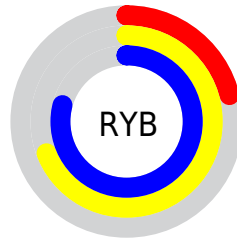

- Red (21%)
- Yellow (69%)
- Blue (79%)