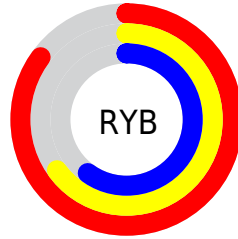

# Details

The CIELab color **71.86, 17.65, 13.15** is a light color, and the websafe version is hex **CC9999**. A complement of this color would be **79.27, -14.23, -10.92**, and the grayscale version is **72.72, 0.00, -0.01**.

A 20% lighter version of the original color is **90.06, 10.64, 10.51**, and **51.86, 17.66, 13.16** is the 20% darker color. If you saturate the color by 10%, you get **67.17, 24.59, 18.57**, and if you desaturate by 10%, it is **76.72, 11.15, 8.25**.

# Distribution

Red (85%)

Green (64%)

Blue (60%)

Red (85%)

Yellow (65%)

Blue (60%)

Cyan (0%)