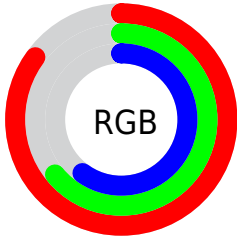

Distribution

Red (85%)

Green (64%)

Blue (60%)