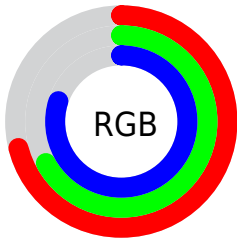

Distribution

- Red (71%)
- Green (67%)
- Blue (80%)