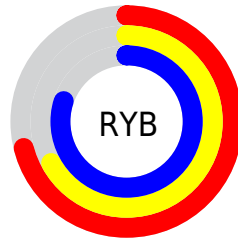

- Red (71%)
- Yellow (67%)
- Blue (80%)