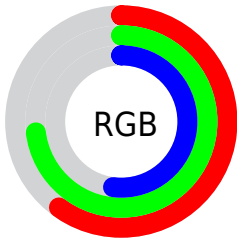

Distribution

- Red (60%)
- Green (73%)
- Blue (52%)