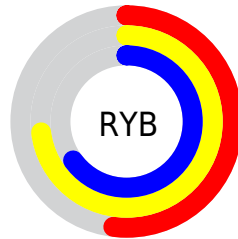

- Red (52%)
- Yellow (73%)
- Blue (65%)