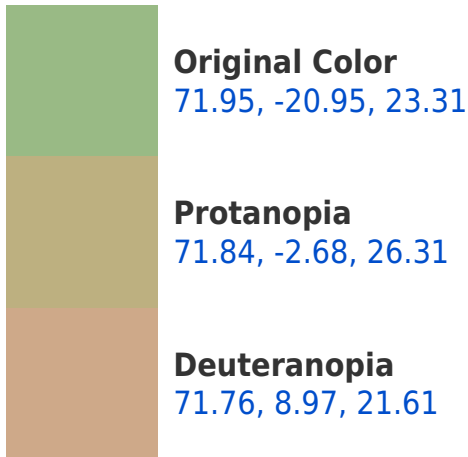

## **Background**

This preview shows how black text looks on a background with the CIELab color 151.95, -20.95, 23.31.

## Dichromacy

**Tritanopia**  
71.81, -2.40, -9.51

# Trichromacy

**Original Color**  
71.95, -20.95, 23.31

**Protanomaly**  
71.88, -9.64, 25.11

**Deuteranomaly**  
71.56, -1.87, 21.59

**Tritanomaly**  
71.80, -9.54, 2.53