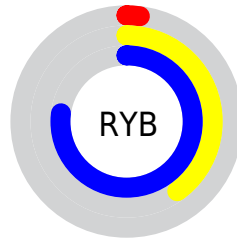

- Red (2%)
- Yellow (40%)
- Blue (77%)