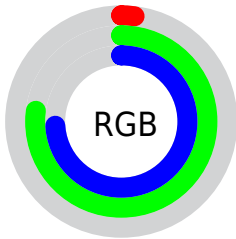

Distribution

- Red (2%)
- Green (77%)
- Blue (74%)