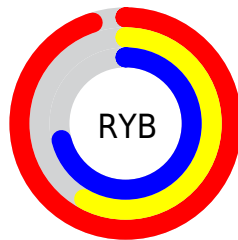

- Red (95%)
- Yellow (58%)
- Blue (71%)