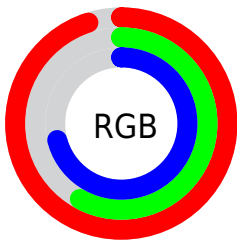

Distribution

- Red (95%)
- Green (58%)
- Blue (71%)