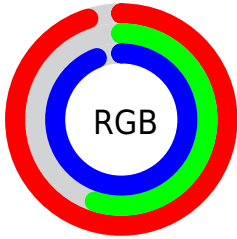

Distribution

- Red (95%)
- Green (55%)
- Blue (94%)