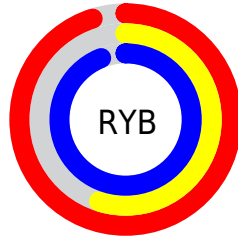

- Red (95%)
- Yellow (55%)
- Blue (94%)