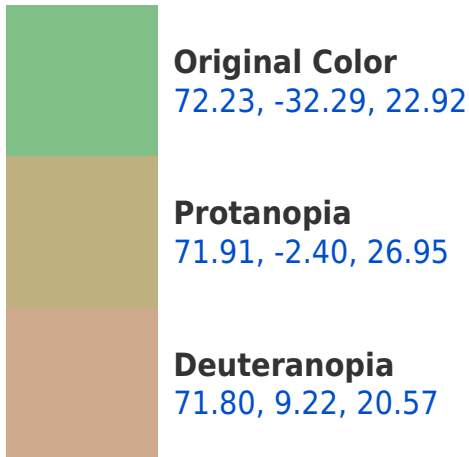

## **Background**

This preview shows how black text looks on a background with the CIELab color 152.23, -32.29, 22.92.

## Dichromacy

**Tritanopia**  
72.18, -11.28, -11.83

# Trichromacy

**Original Color**  
72.23, -32.29, 22.92

**Protanomaly**  
71.75, -14.15, 24.81

**Deuteranomaly**  
71.36, -6.29, 20.66

**Tritanomaly**  
72.14, -19.29, 0.66

# Monochromacy

**Original Color**  
72.23, -32.29, 22.92

**Achromatopsia**  
68.12, 0.00, -0.01

**Achromatomaly**  
69.23, -12.06, 8.11