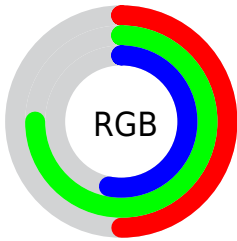

Distribution

- Red (50%)
- Green (75%)
- Blue (53%)