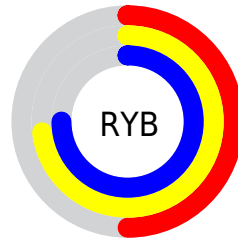

- Red (50%)
- Yellow (73%)
- Blue (75%)