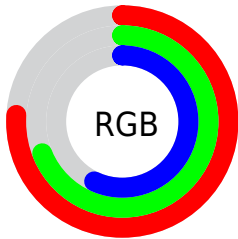

Distribution

Red (76%)

Green (69%)

Blue (57%)