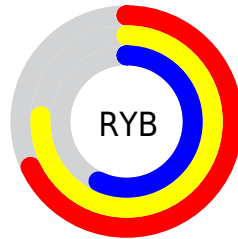

Red (68%)

Yellow (76%)

Blue (57%)