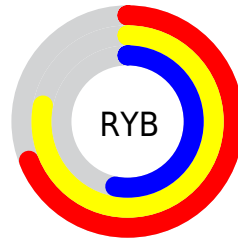

# Details

The CIELab color **72.27, 2.99, 22.71** is a light color, and the websafe version is hex **CCCC99**. A complement of this color would be **65.33, 0.61, -22.23**, and the grayscale version is **72.22, 0.00, -0.01**.

A 20% lighter version of the original color is **92.14, 3.11, 22.28**, and **52.32, 2.75, 22.72** is the 20% darker color. If you saturate the color by 10%, you get **69.95, 4.72, 30.25**, and if you desaturate by 10%, it is **74.65, 1.65, 15.28**.

# Distribution

Red (78%)

Green (68%)

Blue (53%)

Red (69%)

Yellow (78%)

Blue (53%)

Cyan (0%)