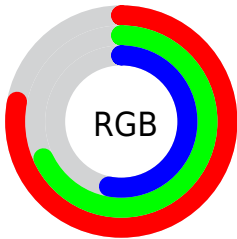

Distribution

Red (78%)

Green (68%)

Blue (53%)