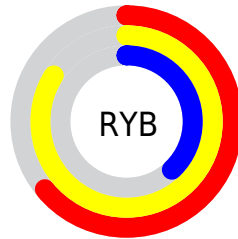

# Details

The CIELab color **72.31, 6.50, 44.02** is a light color, and the websafe version is hex **CC9966**. A complement of this color would be **57.53, 7.32, -42.92**, and the grayscale version is **71.60, 0.00, -0.01**.

A 20% lighter version of the original color is **90.68, -0.32, 41.73**, and **52.35, 6.69, 44.20** is the 20% darker color. If you saturate the color by 10%, you get **70.16, 9.06, 51.85**, and if you desaturate by 10%, it is **74.54, 4.38, 35.89**.

# Distribution

Red (84%)

Green (67%)

Blue (38%)

Red (64%)

Yellow (84%)

Blue (38%)

Cyan (0%)