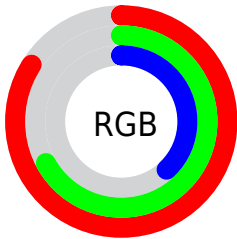

Distribution

Red (84%)

Green (67%)

Blue (38%)