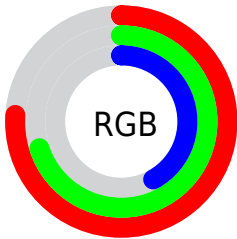

Distribution

Red (76%)

Green (70%)

Blue (42%)