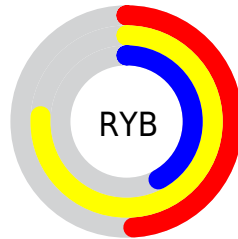

## Conversions Part 2

Format	Color
<a href="#">RYB</a>	<a href="#">125, 193, 107</a>
Decimal	<a href="#">12694123</a>
CIELab	<a href="#">72.39, -4.53, 38.12</a>
CIElCh	<a href="#">72, 38.388, 96.777</a>
Yxy	<a href="#">44.2421, 0.3859, 0.4209</a>
Android (android.graphics.Color)	<a href="#">4290884203 (0xFFC1B26B)</a>
YUV	<a href="#">174.3910, -33.2238, 16.3201</a>
Hunter-Lab	<a href="#">66.5147, -7.5303, 28.4550</a>

# Details

The CIELab color **72.39, -4.53, 38.12** is a light color, and the websafe version is hex **CCCC99**. A complement of this color would be **52.83, 13.29, -38.94**, and the grayscale version is **71.35, 0.00, -0.01**.

A 20% lighter version of the original color is **92.51, -4.74, 38.53**, and **52.54, -4.61, 38.06** is the 20% darker color. If you saturate the color by 10%, you get **71.25, -4.54, 46.40**, and if you desaturate by 10%, it is **73.58, -4.14, 29.58**.

# Distribution

Red (76%)

Green (70%)

Blue (42%)

Red (49%)

Yellow (76%)

Blue (42%)

Cyan (0%)