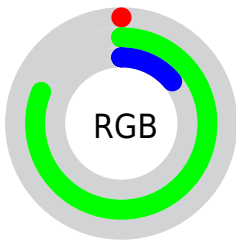

Distribution

- Red (0%)
- Green (81%)
- Blue (14%)