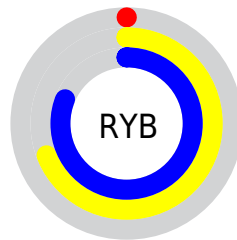

- Red (0%)
- Yellow (69%)
- Blue (81%)