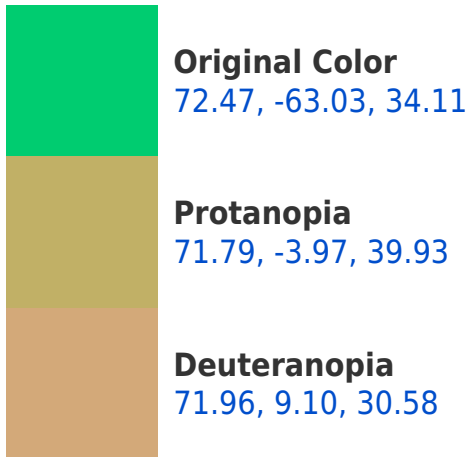

## **Background**

This preview shows how black text looks on a background with the CIELab color 152.47, -63.03, 34.11.

## Dichromacy

# Trichromacy

**Original Color**  
72.47, -63.03, 34.11

**Protanomaly**  
69.73, -35.54, 34.25

**Deuteranomaly**  
69.35, -28.10, 27.60

**Tritanomaly**  
71.97, -43.26, 0.58