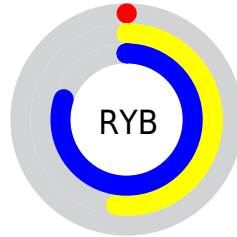

- Red (0%)
- Yellow (52%)
- Blue (80%)