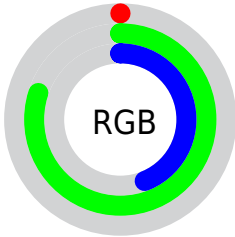

Distribution

- Red (0%)
- Green (80%)
- Blue (44%)