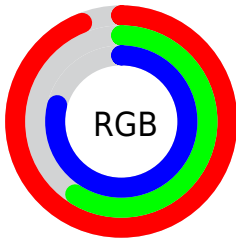

Distribution

- Red (94%)
- Green (59%)
- Blue (79%)