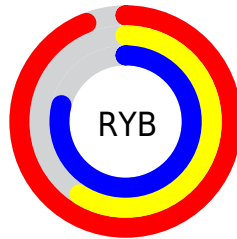

- Red (94%)
- Yellow (59%)
- Blue (79%)