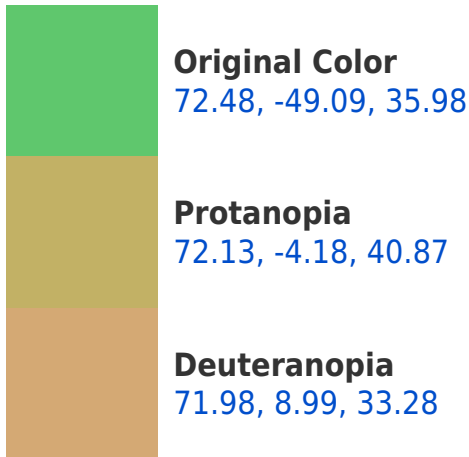

## **Background**

This preview shows how black text looks on a background with the CIELab color 152.48, -49.09, 35.98.

## Dichromacy

**Tritanopia**  
72.27, -18.37, -14.56

# Trichromacy

**Original Color**  
72.48, -49.09, 35.98

**Protanomaly**  
71.53, -22.54, 37.99

**Deuteranomaly**  
71.06, -14.61, 32.91

**Tritanomaly**  
72.10, -30.78, 3.72