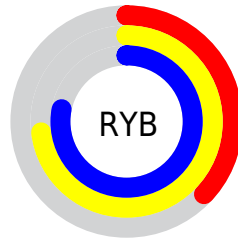

- Red (37%)
- Yellow (73%)
- Blue (78%)