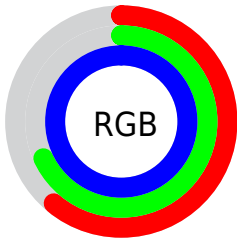

Distribution

- Red (61%)
- Green (68%)
- Blue (100%)