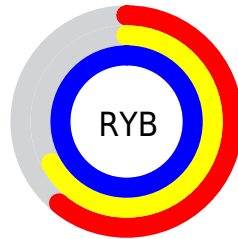

## Conversions Part 2

<b>Format</b>	<b>Color</b>
<b>R<sub>YB</sub></b>	155, 171, 254
Decimal	10202878
CIE <sub>Lab</sub>	72.49, 12.67, -41.76
CIE <sub>LCh</sub>	72, 43.640, 286.878
Yxy	44.3924, 0.2439, 0.2326
Android (android.graphics.Color)	4288392958 (0xFF9BAEFE)
YUV	177.4390, 37.7446, -19.6790
Hunter-Lab	66.6276, 8.0845, -42.2419

# Details

The CIELab color  $72.49, 12.67, -41.76$  is a light color, and the websafe version is hex  $9999FF$ . A complement of this color would be  $92.95, -4.52, 41.15$ , and the grayscale version is  $72.24, 0.00, -0.01$ .

# Distribution

- Red (61%)
- Green (68%)
- Blue (100%)

- Red (61%)
- Yellow (67%)
- Blue (100%)

- Cyan (39%)
- Magenta (31%)
- Yellow (0%)
- Black (0%)

- Cyan (39%)
- Magenta (32%)
- Yellow (0%)