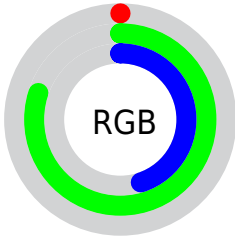

Distribution

- Red (0%)
- Green (80%)
- Blue (45%)