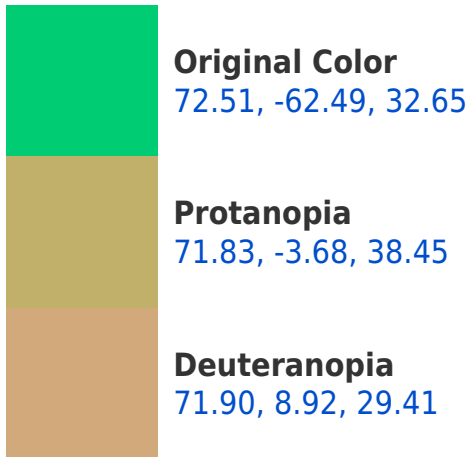

## **Background**

This preview shows how black text looks on a background with the CIELab color 152.51, -62.49, 32.65.

## Dichromacy

# Trichromacy

**Original Color**  
72.51, -62.49, 32.65

**Protanomaly**  
69.78, -35.11, 32.76

**Deuteranomaly**  
69.38, -27.79, 26.59

**Tritanomaly**  
72.00, -42.99, 0.08