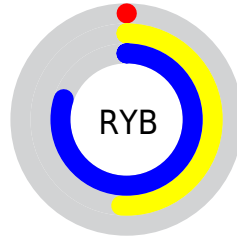

- Red (0%)
- Yellow (51%)
- Blue (80%)