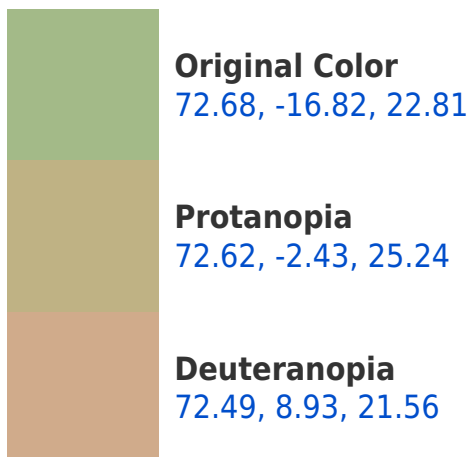

## **Background**

This preview shows how black text looks on a background with the CIELab color 152.68, -16.82, 22.81.

## Dichromacy

**Tritanopia**  
72.73, 0.02, -8.07

# Trichromacy

**Original Color**  
72.68, -16.82, 22.81

**Protanomaly**  
72.60, -7.80, 24.54

**Deuteranomaly**  
72.29, -0.17, 21.58

**Tritanomaly**  
72.73, -6.77, 3.42

# Monochromacy

**Original Color**  
72.68, -16.82, 22.81

**Achromatopsia**  
70.72, 0.00, -0.01

**Achromatomaly**  
71.43, -6.49, 8.12