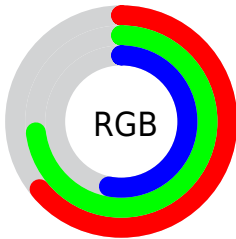

Distribution

- Red (64%)
- Green (73%)
- Blue (53%)