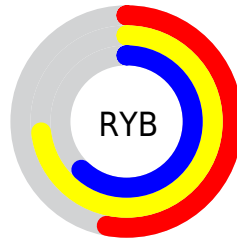

- Red (53%)
- Yellow (73%)
- Blue (62%)