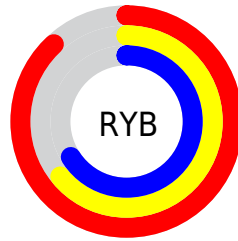

# Details

The CIELab color **72.60, 23.95, 5.50** is a light color, and the websafe version is hex **CC9999**. A complement of this color would be **85.00, -21.01, -2.92**, and the grayscale version is **73.82, 0.00, -0.01**.

A 20% lighter version of the original color is **89.98, 14.29, 1.47**, and **52.69, 24.02, 5.65** is the 20% darker color. If you saturate the color by 10%, you get **67.03, 33.27, 8.58**, and if you desaturate by 10%, it is **78.45, 14.91, 3.09**.

# Distribution

Red (88%)

Green (64%)

Blue (66%)

Red (88%)

Yellow (64%)

Blue (66%)

Cyan (0%)