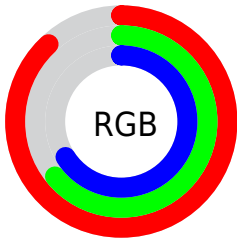

Distribution

Red (88%)

Green (64%)

Blue (66%)