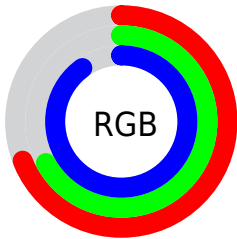

Distribution

Red (69%)

Green (67%)

Blue (90%)