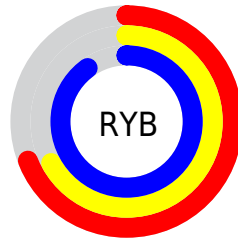

# Details

The CIELab color  $72.60, 13.94, -28.44$  is a light color, and the websafe version is hex  $9999CC$ . A complement of this color would be  $89.66, -10.91, 27.78$ , and the grayscale version is  $73.26, 0.00, -0.01$ .

# Distribution

Red (69%)

Green (67%)

Blue (90%)

Red (69%)

Yellow (67%)

Blue (90%)

Cyan (23%)