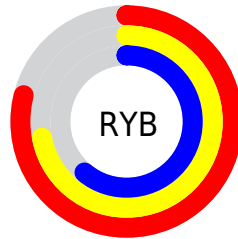

- Red (79%)
- Yellow (72%)
- Blue (61%)