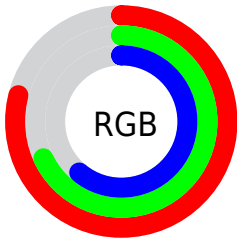

Distribution

- Red (79%)
- Green (68%)
- Blue (61%)