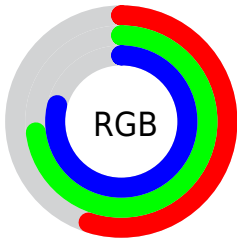

Distribution

- Red (55%)
- Green (73%)
- Blue (79%)