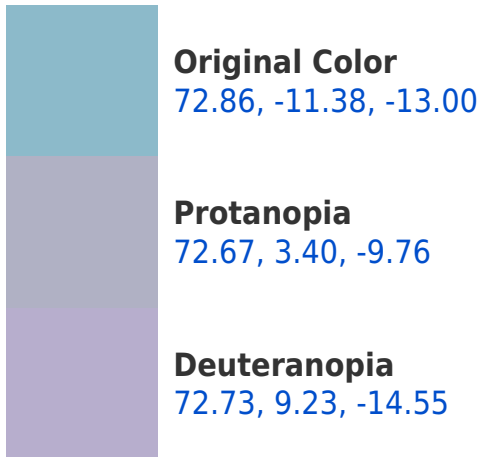

## **Background**

This preview shows how black text looks on a background with the CIELab color 152.86, -11.38, -13.00.

## Dichromacy

**Tritanopia**  
72.83, -11.62, -12.50

# Trichromacy

**Original Color**  
72.86, -11.38, -13.00

**Protanomaly**  
72.57, -2.07, -11.11

**Deuteranomaly**  
72.51, 1.62, -14.45

**Tritanomaly**  
72.83, -11.62, -12.50

# Monochromacy

**Original Color**  
72.86, -11.38, -13.00

**Achromatopsia**  
71.10, 0.00, -0.01

**Achromatomaly**  
71.54, -4.30, -4.96