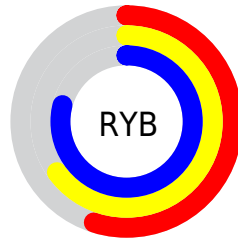

- Red (55%)
- Yellow (65%)
- Blue (79%)