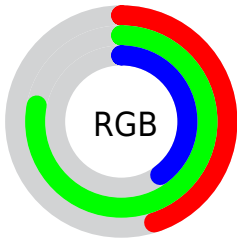

Distribution

- Red (45%)
- Green (78%)
- Blue (40%)