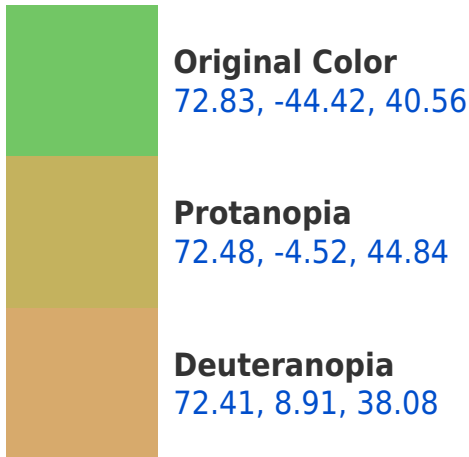

## **Background**

This preview shows how black text looks on a background with the CIELab color 152.83, -44.42, 40.56.

## Dichromacy

# Trichromacy

**Original Color**  
72.83, -44.42, 40.56

**Protanomaly**  
72.01, -20.16, 42.21

**Deuteranomaly**  
71.64, -11.92, 37.94

**Tritanomaly**  
72.50, -26.46, 6.57