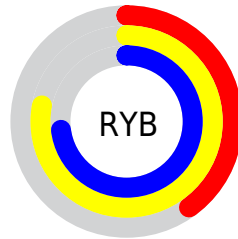

- Red (40%)
- Yellow (78%)
- Blue (73%)