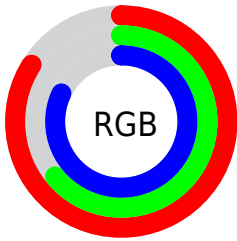

Distribution

- Red (84%)
- Green (64%)
- Blue (82%)