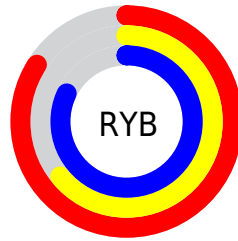

- Red (84%)
- Yellow (64%)
- Blue (82%)