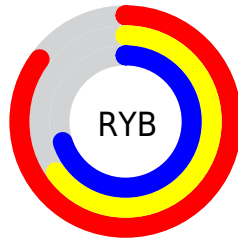

- Red (85%)
- Yellow (65%)
- Blue (70%)