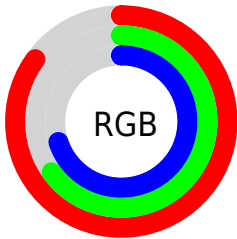

Distribution

- Red (85%)
- Green (65%)
- Blue (70%)