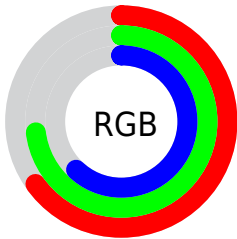

Distribution

- Red (65%)
- Green (73%)
- Blue (62%)