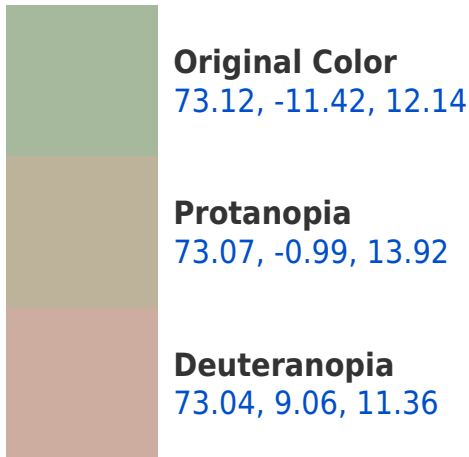

## **Background**

This preview shows how black text looks on a background with the CIELab color 153.12, -11.42, 12.14.

## Dichromacy

**Tritanopia**  
73.17, 0.36, -7.94

# Trichromacy

**Original Color**  
73.12, -11.42, 12.14

**Protanomaly**  
72.97, -4.89, 13.15

**Deuteranomaly**  
72.88, 1.84, 11.52

**Tritanomaly**  
73.19, -4.00, -0.82

# Monochromacy

**Original Color**  
73.12, -11.42, 12.14

**Achromatopsia**  
71.84, 0.00, -0.01

**Achromatomaly**  
72.22, -3.97, 4.36