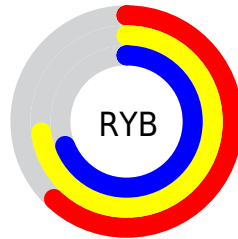

- Red (62%)
- Yellow (73%)
- Blue (69%)