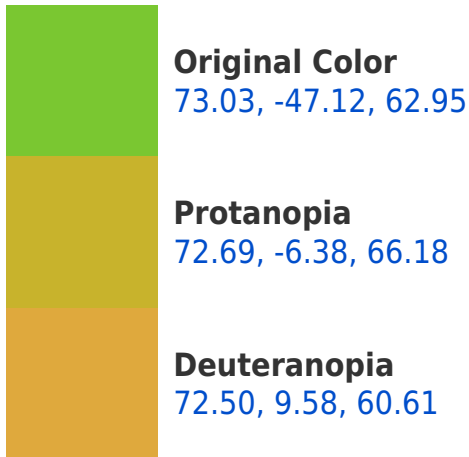

## **Background**

This preview shows how black text looks on a background with the CIELab color 153.03, -47.12, 62.95.

## Dichromacy

# Trichromacy

**Original Color**  
73.03, -47.12, 62.95

**Protanomaly**  
72.29, -21.94, 64.31

**Deuteranomaly**  
71.81, -12.39, 60.34

**Tritanomaly**  
72.53, -27.60, 17.50