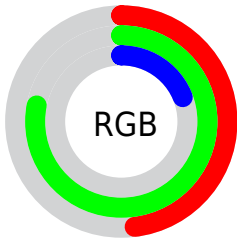

Distribution

- Red (48%)
- Green (78%)
- Blue (19%)