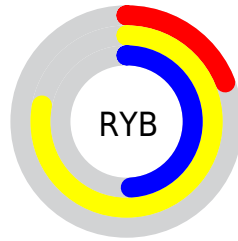

- Red (19%)
- Yellow (78%)
- Blue (49%)