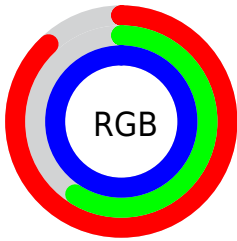

Distribution

- Red (88%)
- Green (59%)
- Blue (100%)