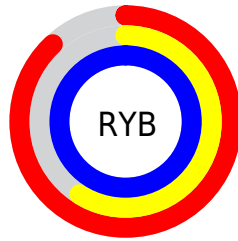

- Red (88%)
- Yellow (59%)
- Blue (100%)