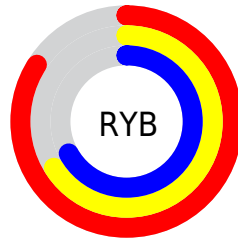

- Red (84%)
- Yellow (66%)
- Blue (67%)