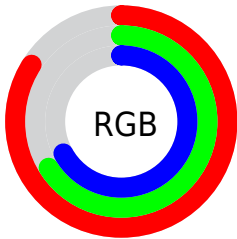

Distribution

- Red (84%)
- Green (66%)
- Blue (67%)