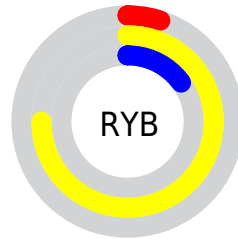

Red (5%)

Yellow (75%)

Blue (15%)