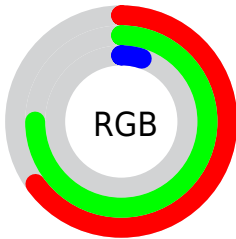

Distribution

Red (65%)

Green (75%)

Blue (5%)