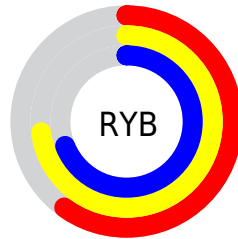

- Red (60%)
- Yellow (73%)
- Blue (69%)