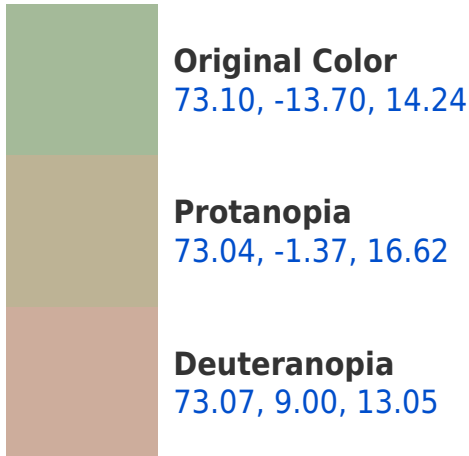

## **Background**

This preview shows how black text looks on a background with the CIELab color 153.10, -13.70, 14.24.

## Dichromacy

# Trichromacy

**Original Color**  
73.10, -13.70, 14.24

**Protanomaly**  
73.13, -6.22, 16.09

**Deuteranomaly**  
72.99, 0.46, 13.30

**Tritanomaly**  
72.94, -5.23, -0.66

# Monochromacy

**Original Color**  
73.10, -13.70, 14.24

**Achromatopsia**  
71.84, 0.00, -0.01

**Achromatomaly**  
72.39, -5.04, 5.14