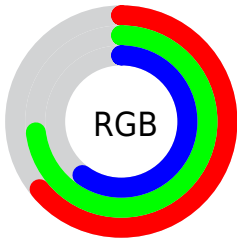

Distribution

- Red (64%)
- Green (73%)
- Blue (60%)