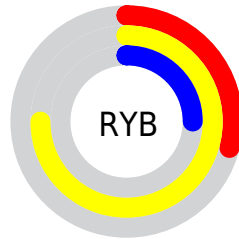

## Conversions Part 2

Format	Color
<a href="#">RYB</a>	74, 192, 64
Decimal	12629824
CIELab	73.18, -10.98, 59.13
CIELCh	73, 60.141, 100.520
Yxy	45.4390, 0.4100, 0.4706
Android (android.graphics.Color)	4290819904 (0xFFC0B740)
YUV	172.1250, -53.3056, 17.4304
Hunter-Lab	67.4084, -13.1233, 37.0420

# Details

The CIELab color **73.18, -10.98, 59.13** is a light color, and the websafe version is hex **CCCC66**. The color can be described as light muted orange. A complement of this color would be **37.22, 34.71, -63.55**, and the grayscale version is **70.58, 0.00, -0.01**.

A 20% lighter version of the original color is **93.25, -11.12, 59.15**, and **53.08, -10.75, 57.84** is the 20% darker color. If you saturate the color by 10%, you get **72.70, -11.21, 65.67**, and if you desaturate by 10%, it is **73.71, -10.39, 51.35**.

# Distribution

Red (75%)

Green (72%)

Blue (25%)

Red (29%)

Yellow (75%)

Blue (25%)

Cyan (0%)