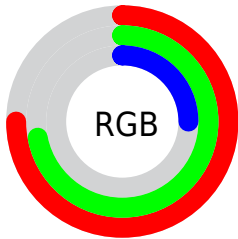

Distribution

Red (75%)

Green (72%)

Blue (25%)