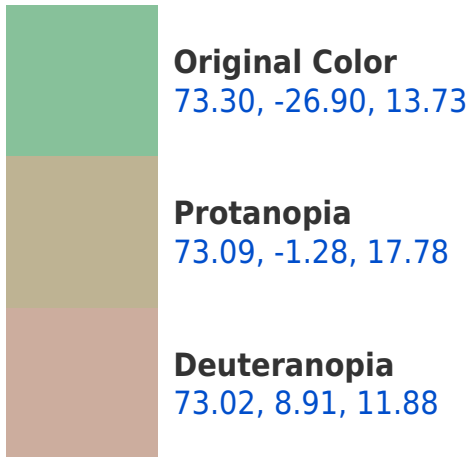

## **Background**

This preview shows how black text looks on a background with the CIELab color 153.30, -26.90, 13.73.

## Dichromacy

# Trichromacy

**Original Color**  
73.30, -26.90, 13.73

**Protanomaly**  
72.91, -10.98, 15.67

**Deuteranomaly**  
72.67, -4.41, 11.62

**Tritanomaly**  
73.23, -16.82, -2.62