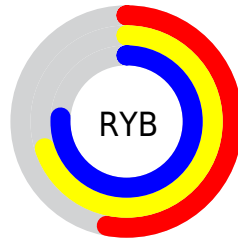

- Red (53%)
- Yellow (70%)
- Blue (76%)