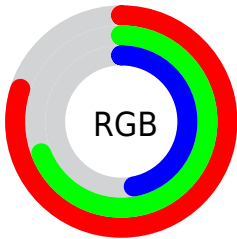

Distribution

Red (80%)

Green (69%)

Blue (47%)