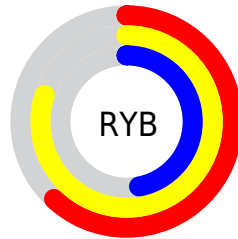

Red (62%)

Yellow (80%)

Blue (47%)