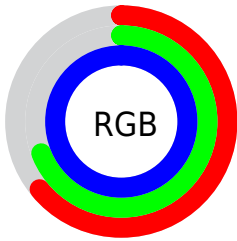

Distribution

- Red (64%)
- Green (69%)
- Blue (100%)