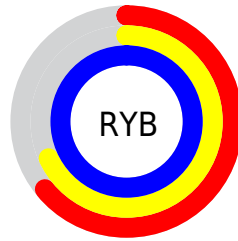

- Red (64%)
- Yellow (68%)
- Blue (100%)