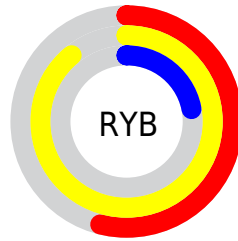

- Red (54%)
- Yellow (89%)
- Blue (22%)