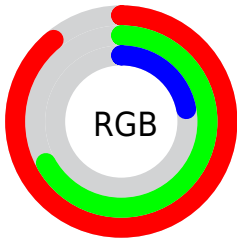

Distribution

- Red (89%)
- Green (67%)
- Blue (22%)