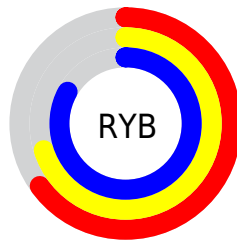

Red (65%)

Yellow (70%)

Blue (83%)