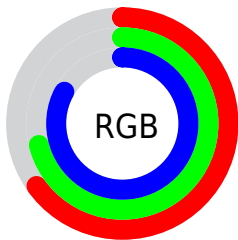

Distribution

Red (65%)

Green (71%)

Blue (83%)