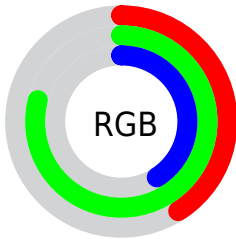

Distribution

- Red (41%)
- Green (79%)
- Blue (41%)