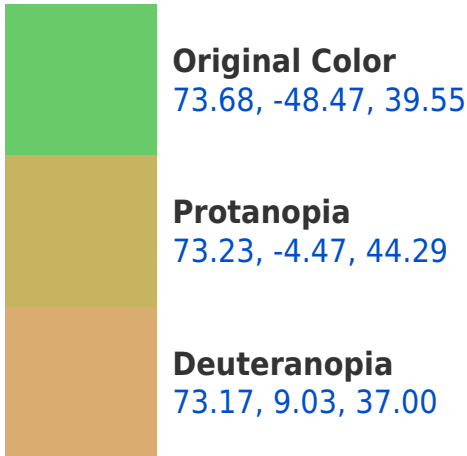

## **Background**

This preview shows how black text looks on a background with the CIELab color 153.68, -48.47, 39.55.

## Dichromacy

# Trichromacy

**Original Color**  
73.68, -48.47, 39.55

**Protanomaly**  
72.75, -22.13, 41.60

**Deuteranomaly**  
72.36, -13.83, 36.76

**Tritanomaly**  
73.38, -29.81, 5.61