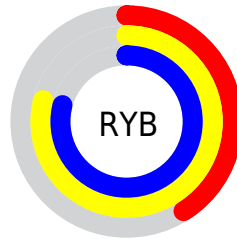

- Red (41%)
- Yellow (79%)
- Blue (79%)