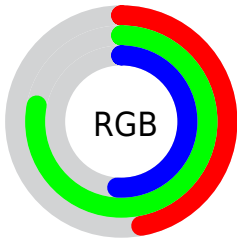

Distribution

- Red (47%)
- Green (78%)
- Blue (51%)