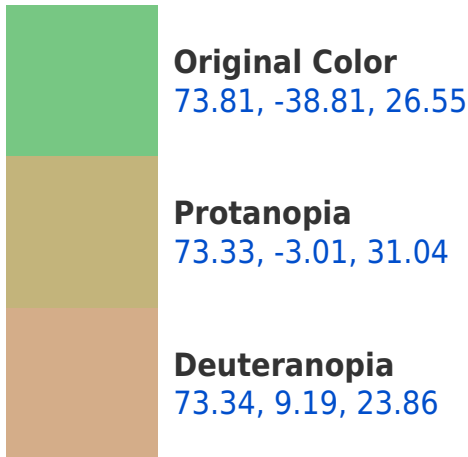

## **Background**

This preview shows how black text looks on a background with the CIELab color 153.81, -38.81, 26.55.

## Dichromacy

# Trichromacy

**Original Color**  
73.81, -38.81, 26.55

**Protanomaly**  
73.06, -17.27, 28.69

**Deuteranomaly**  
72.67, -9.21, 23.52

**Tritanomaly**  
73.56, -23.74, 1.05