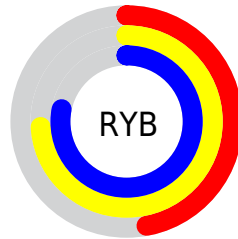

- Red (47%)
- Yellow (74%)
- Blue (78%)