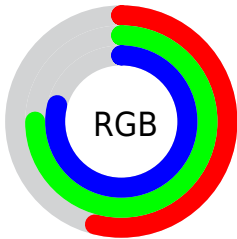

Distribution

- Red (54%)
- Green (75%)
- Blue (79%)