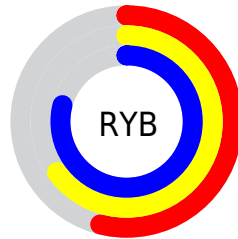

- Red (54%)
- Yellow (65%)
- Blue (79%)