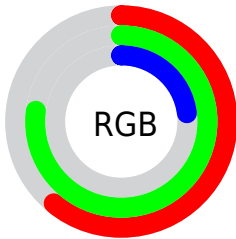

Distribution

Red (61%)

Green (77%)

Blue (23%)