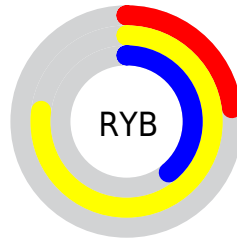

## Conversions Part 2

Format	Color
<a href="#">RYB</a>	<a href="#">59, 196, 100</a>
Decimal	<a href="#">10208315</a>
CIELab	<a href="#">74.04, -33.00, 61.06</a>
CIELCh	<a href="#">74, 69.407, 118.389</a>
Yxy	<a href="#">46.7662, 0.3693, 0.5073</a>
Android (android.graphics.Color)	<a href="#">4288398395 (0xFF9BC43B)</a>
YUV	<a href="#">168.1230, -53.7976, -11.5089</a>
Hunter-Lab	<a href="#">68.3858, -30.8032, 38.0123</a>

# Details

The CIELab color **74.04, -33.00, 61.06** is a dark color, and the websafe version is hex **99CC33**. The color can be described as middle muted chartreuse. A complement of this color would be **37.53, 49.81, -65.28**, and the grayscale version is **69.10, 0.00, -0.01**.

A 20% lighter version of the original color is **94.08, -33.27, 61.16**, and **54.09, -32.32, 57.43** is the 20% darker color. If you saturate the color by 10%, you get **73.57, -36.31, 66.90**, and if you desaturate by 10%, it is **74.58, -29.29, 53.74**.

# Distribution

Red (61%)

Green (77%)

Blue (23%)

Red (23%)

Yellow (77%)

Blue (39%)

Cyan (21%)