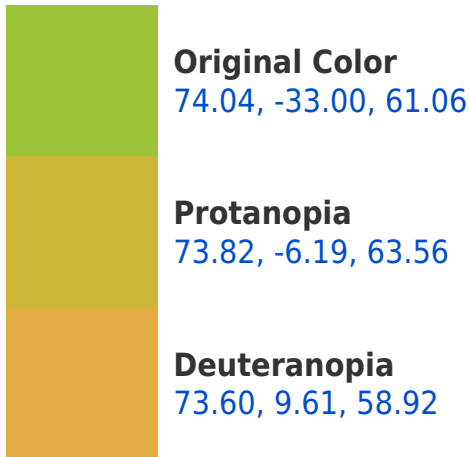

## **Background**

This preview shows how black text looks on a background with the CIELab color 154.04, -33.00, 61.06.

## Dichromacy

**Tritanopia**  
73.93, -1.09, -9.01

# Trichromacy

**Original Color**  
74.04, -33.00, 61.06

**Protanomaly**  
73.72, -16.01, 62.59

**Deuteranomaly**  
73.36, -6.45, 59.12

**Tritanomaly**  
73.59, -15.37, 18.18