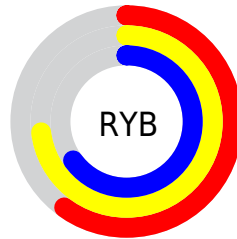

- Red (60%)
- Yellow (73%)
- Blue (65%)