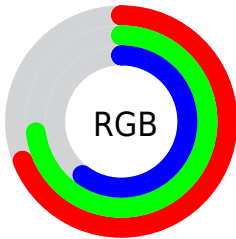

Distribution

- Red (69%)
- Green (73%)
- Blue (60%)