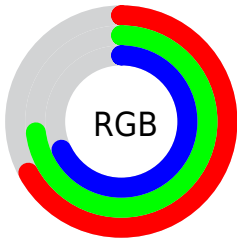

Distribution

- Red (67%)
- Green (73%)
- Blue (68%)