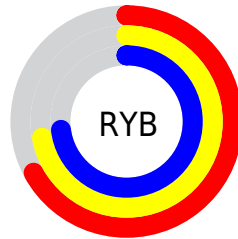

- Red (67%)
- Yellow (72%)
- Blue (73%)