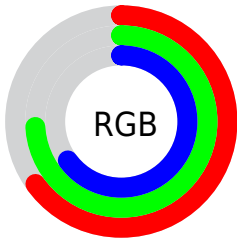

Distribution

Red (65%)

Green (74%)

Blue (65%)