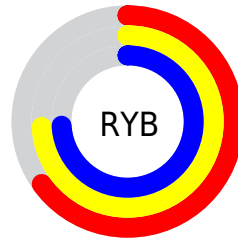

# Details

The CIELab color  $74.08, -11.74, 8.60$  is a light color, and the websafe version is hex  $99CCCC$ . A complement of this color would be  $70.59, 11.95, -8.34$ , and the grayscale version is  $72.94, 0.00, -0.01$ .

A 20% lighter version of the original color is  $94.01, -11.69, 8.52$ , and  $54.15, -11.89, 8.79$  is the 20% darker color. If you saturate the color by 10%, you get  $72.43, -21.65, 16.28$ , and if you desaturate by 10%, it is  $75.92, -1.71, 1.22$ .

# Distribution

Red (65%)

Green (74%)

Blue (65%)

Red (65%)

Yellow (74%)

Blue (74%)

Cyan (12%)