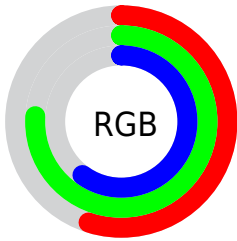

Distribution

- Red (55%)
- Green (76%)
- Blue (60%)