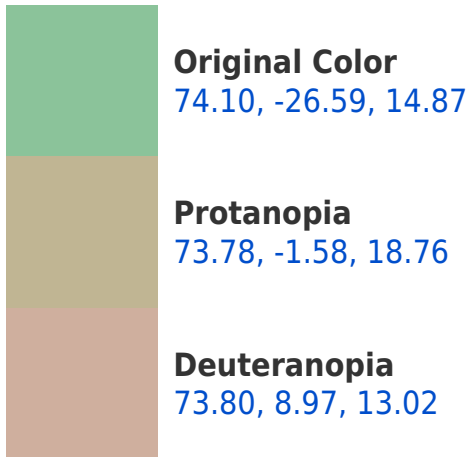

## **Background**

This preview shows how black text looks on a background with the CIELab color 154.10, -26.59, 14.87.

## Dichromacy

**Tritanopia**  
73.98, -9.56, -11.82

# Trichromacy

**Original Color**  
74.10, -26.59, 14.87

**Protanomaly**  
73.68, -10.92, 16.77

**Deuteranomaly**  
73.44, -4.36, 12.75

**Tritanomaly**  
74.05, -16.40, -1.94

# Monochromacy

**Original Color**  
74.10, -26.59, 14.87

**Achromatopsia**  
71.10, 0.00, -0.01

**Achromatomaly**  
72.11, -10.15, 5.19