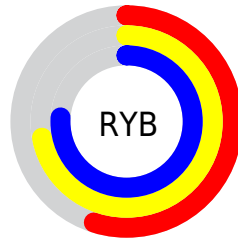

- Red (55%)
- Yellow (72%)
- Blue (76%)