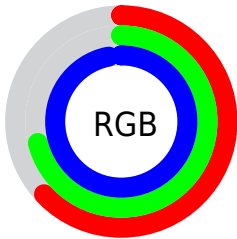

Distribution

- Red (63%)
- Green (71%)
- Blue (97%)