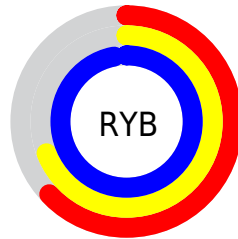

- Red (63%)
- Yellow (69%)
- Blue (97%)