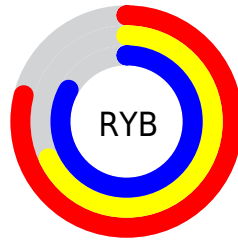

- Red (79%)
- Yellow (68%)
- Blue (83%)