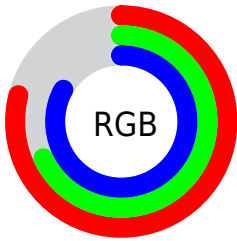

Distribution

- Red (79%)
- Green (68%)
- Blue (83%)